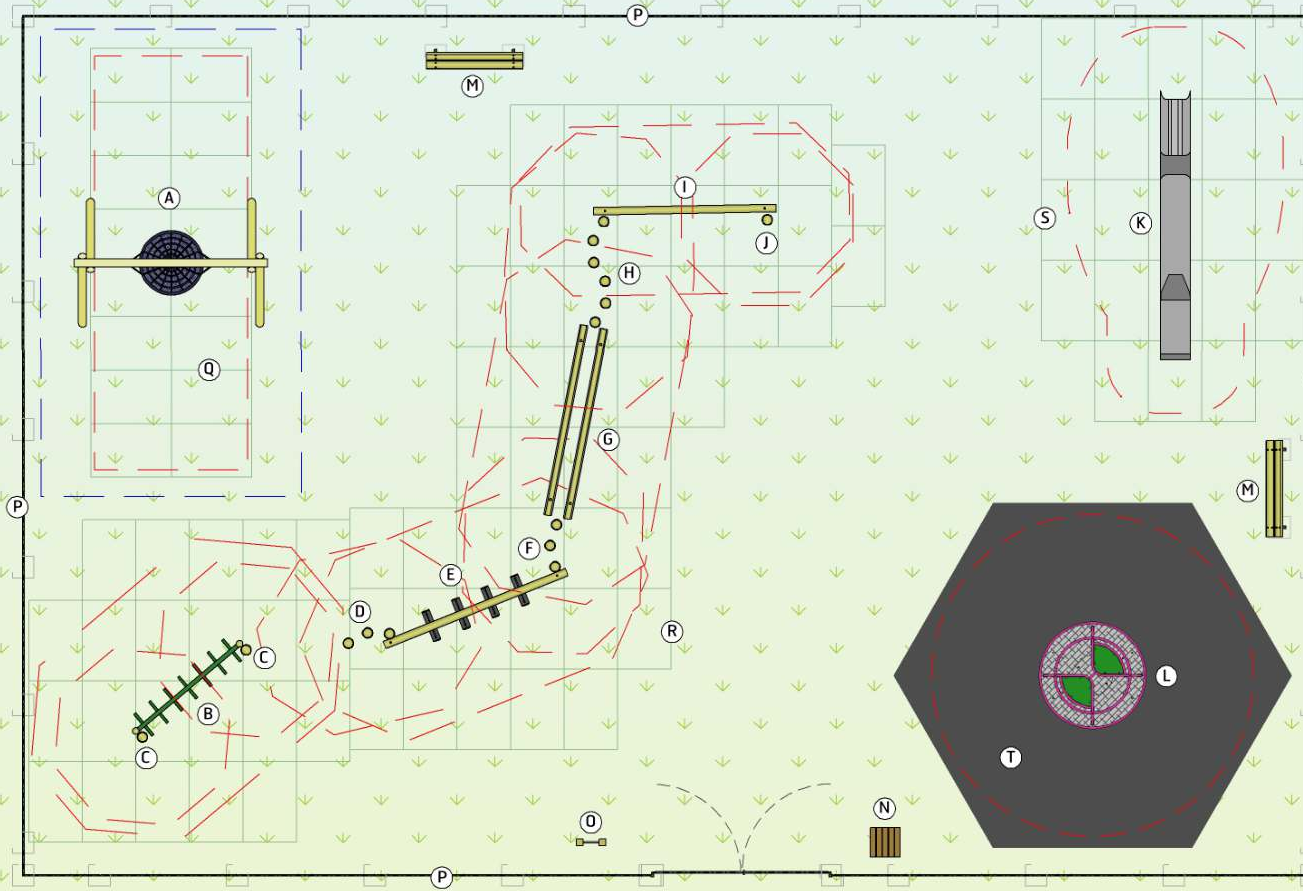

SCALE (AT A3): 1: 100 DRAWN BY: L.H

CHECKED BY: G.C AREA MANAGER: R.M

DATE: 03.06.2019 REF No: 999999

NOTES:

- (A) 2.4m Log Swing with Basket Seat
- (B) Horizontal Monkey Bars
- (C) 2x Stepping Stone - 350mm Height
- (D) Stepping Stone (3)
- (E) Tyre Traverse
- (F) Stepping Stone (3)
- (G) Twin Crossover Flat Top Side Vault
- (H) Stepping Stone (6)
- (I) Vine Traverse
- (J) Stepping Stone - 250mm Height
- (K) 1.8m Freestanding Trough Slide
- (L) Ares 2m Roundabout
- (M) 2x 1.8m Cliveden Bench with Back
- (N) Flint Bin with Lid
- (O) "Welcome Sign" @A2 onto Square Posts
- (P) 80 l/m Green Bowtop Fencing @1m High inc:  
- 1x Double Gate
- (Q) 16x Grassguard Tiles
- (R) 70x Grassguard Tiles
- (S) 23x Grassguard Tiles
- (T) 36sq/m Recessed Black Wetpour @40mm  
(inc; Groundworks @100mm £ Pin  
Kerb Edging as Required)

> 2.4m Log Basket Swing

> Horizontal Monkey Bars

> Stepping Stone

> Stepping Stones

> Tyre Traverse

> Twin Crossed Over Side Vaults

> 6 Stepping Stones

> Vine Traverse

# LEAP Area

Images shown are for representational purposes, products may vary. T: 01702 291129 - [www.sovereignplayequipment.co.uk](http://www.sovereignplayequipment.co.uk)

Ref no: 999999  
Date: 03/06/2019  
Scale: N/A  
Designer: Lewis Harvey  
Area Manager: Rick Marshall